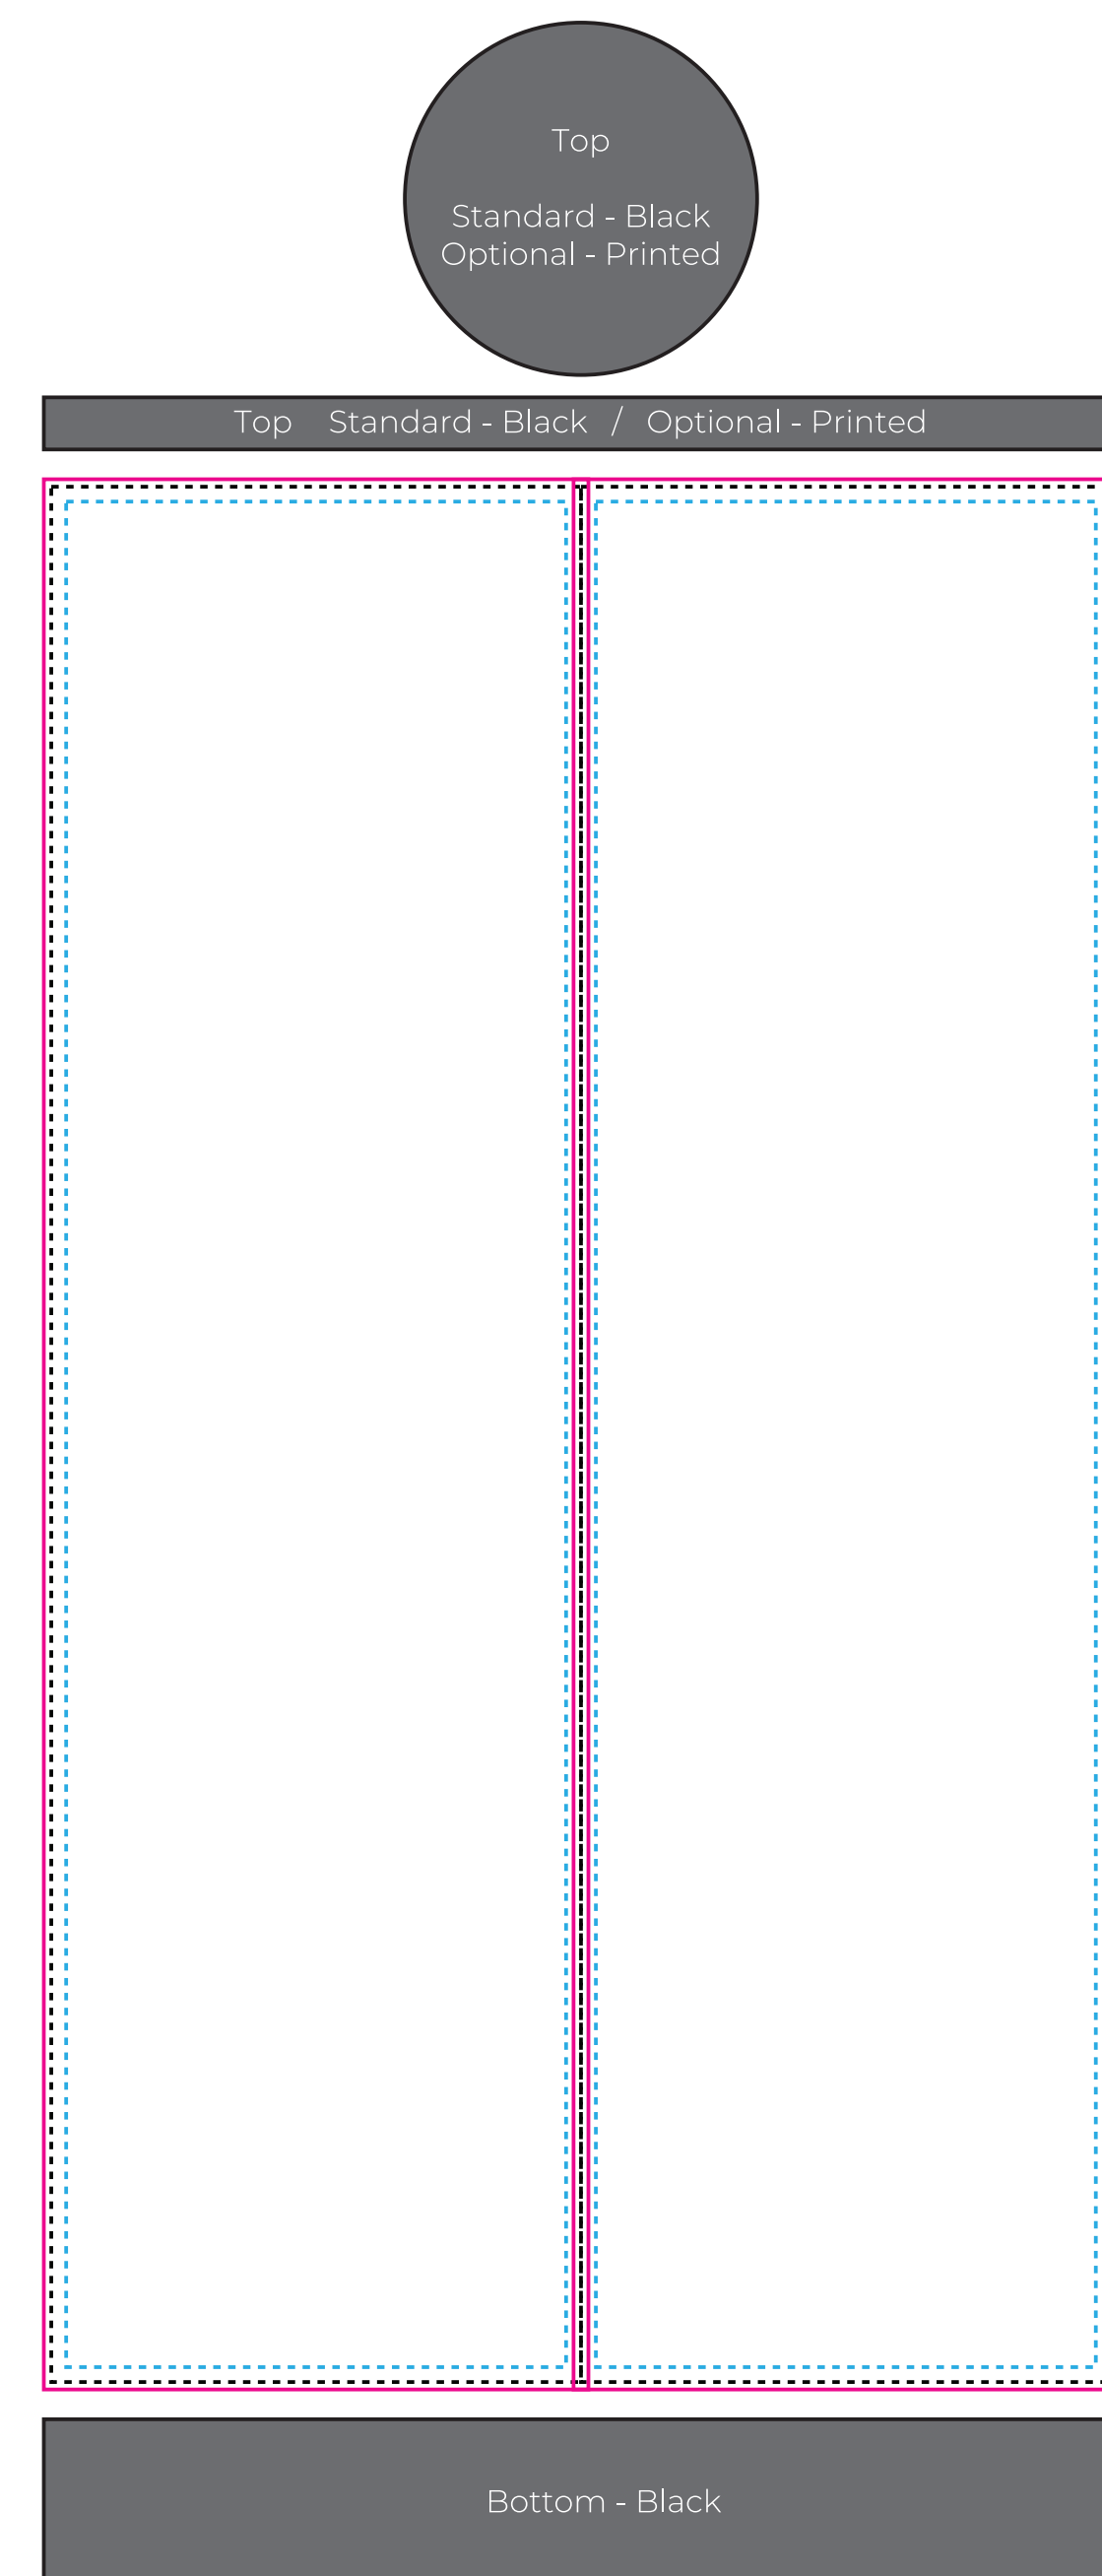

Werbesäule rund 45x280cm

- seam (erase the marker from the final artwork)
- artwork bounds (erase marker from the final artwork)
- safe area (erase marker from the final artwork)