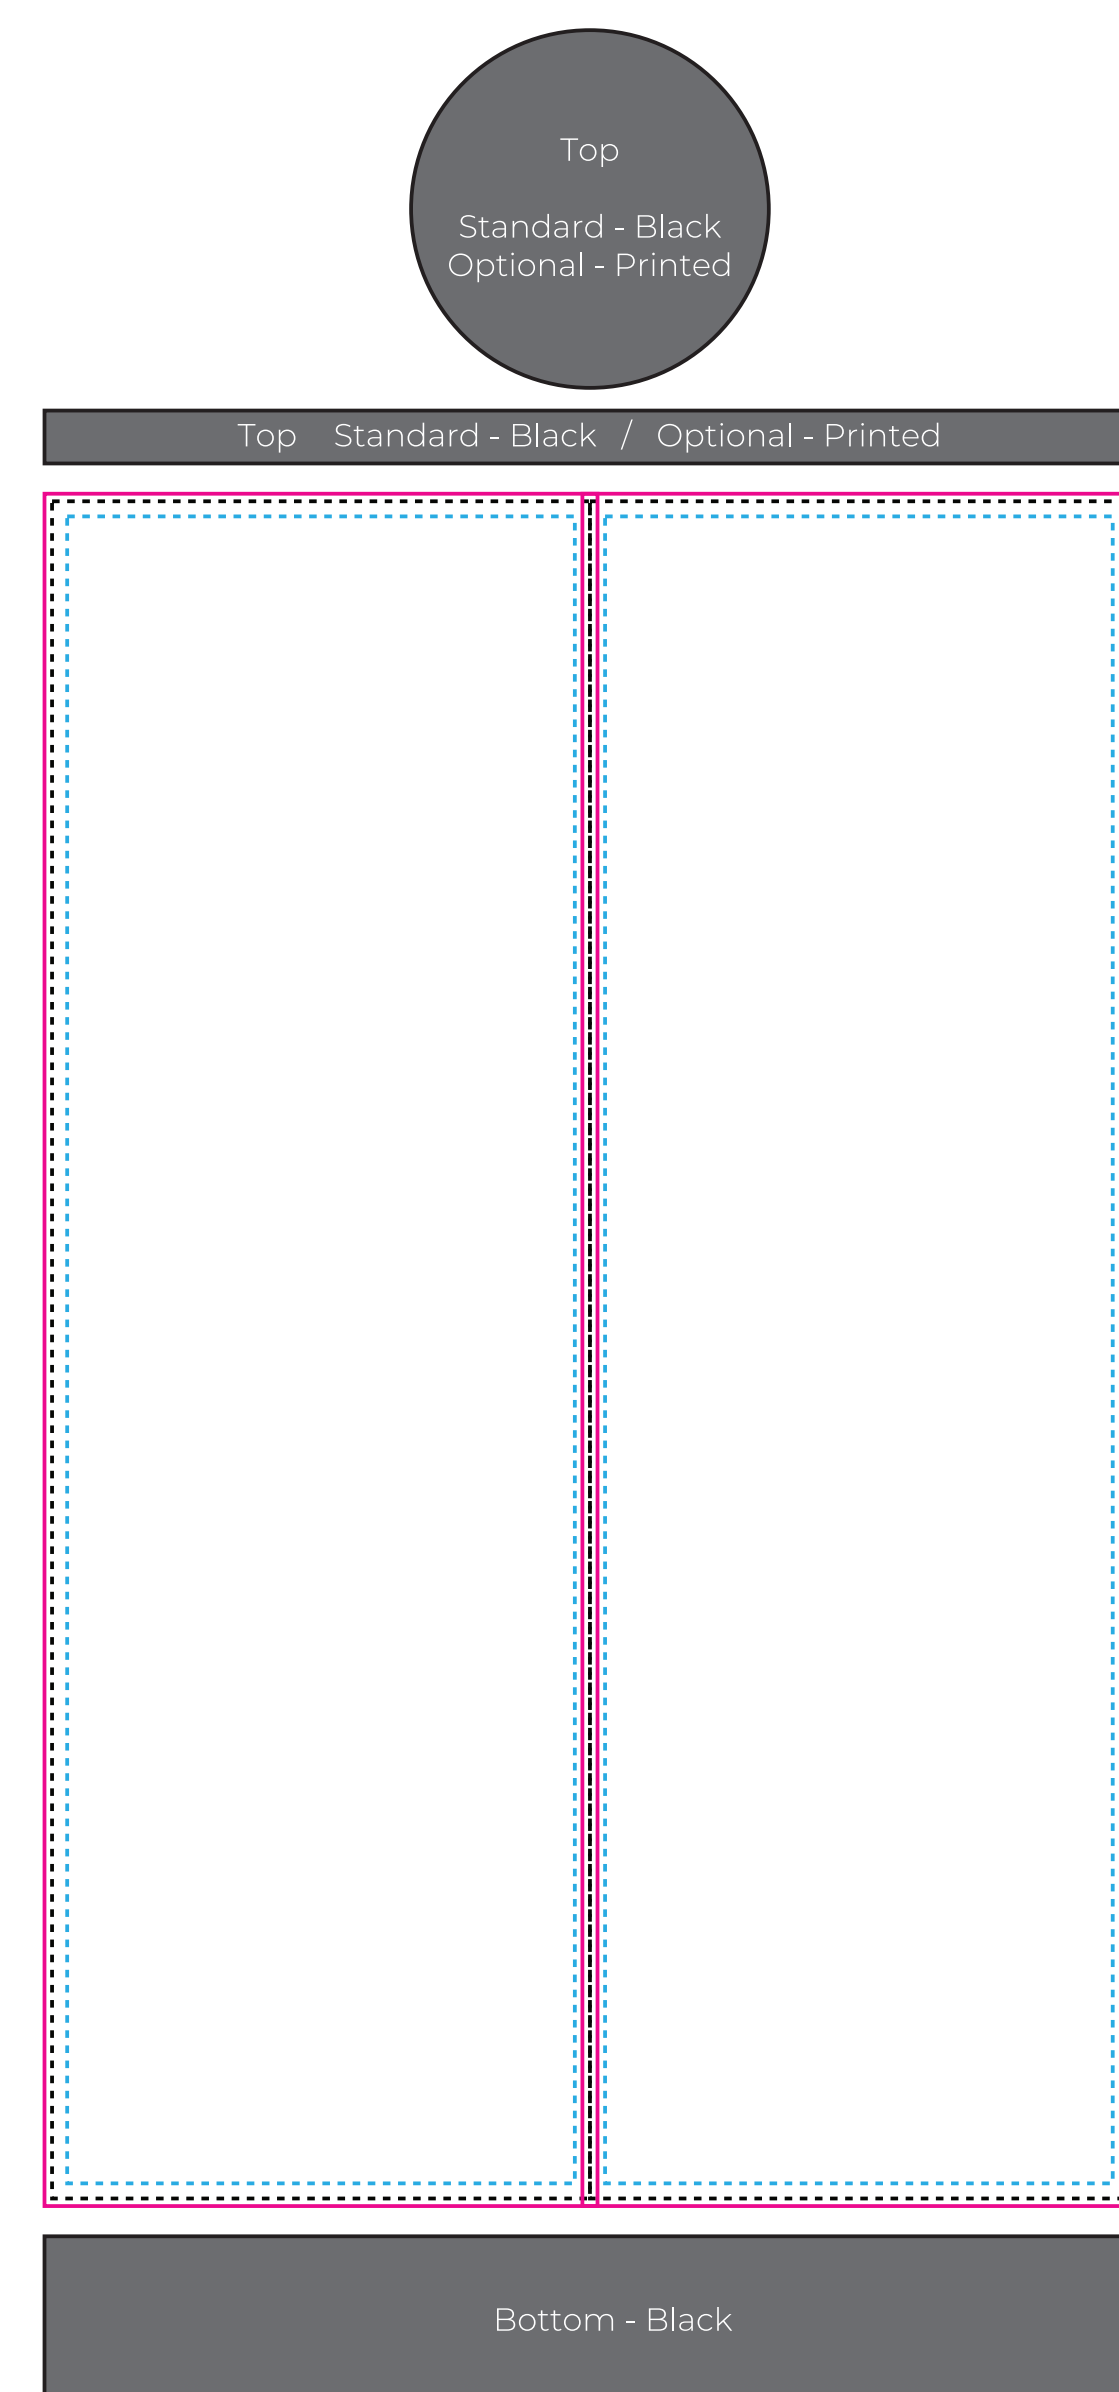

# Werbesäule rund 45x250cm

- ..... seam (erase the marker from the final artwork)
- artwork bounds (erase marker from the final artwork)
- ..... safe area (erase marker from the final artwork)