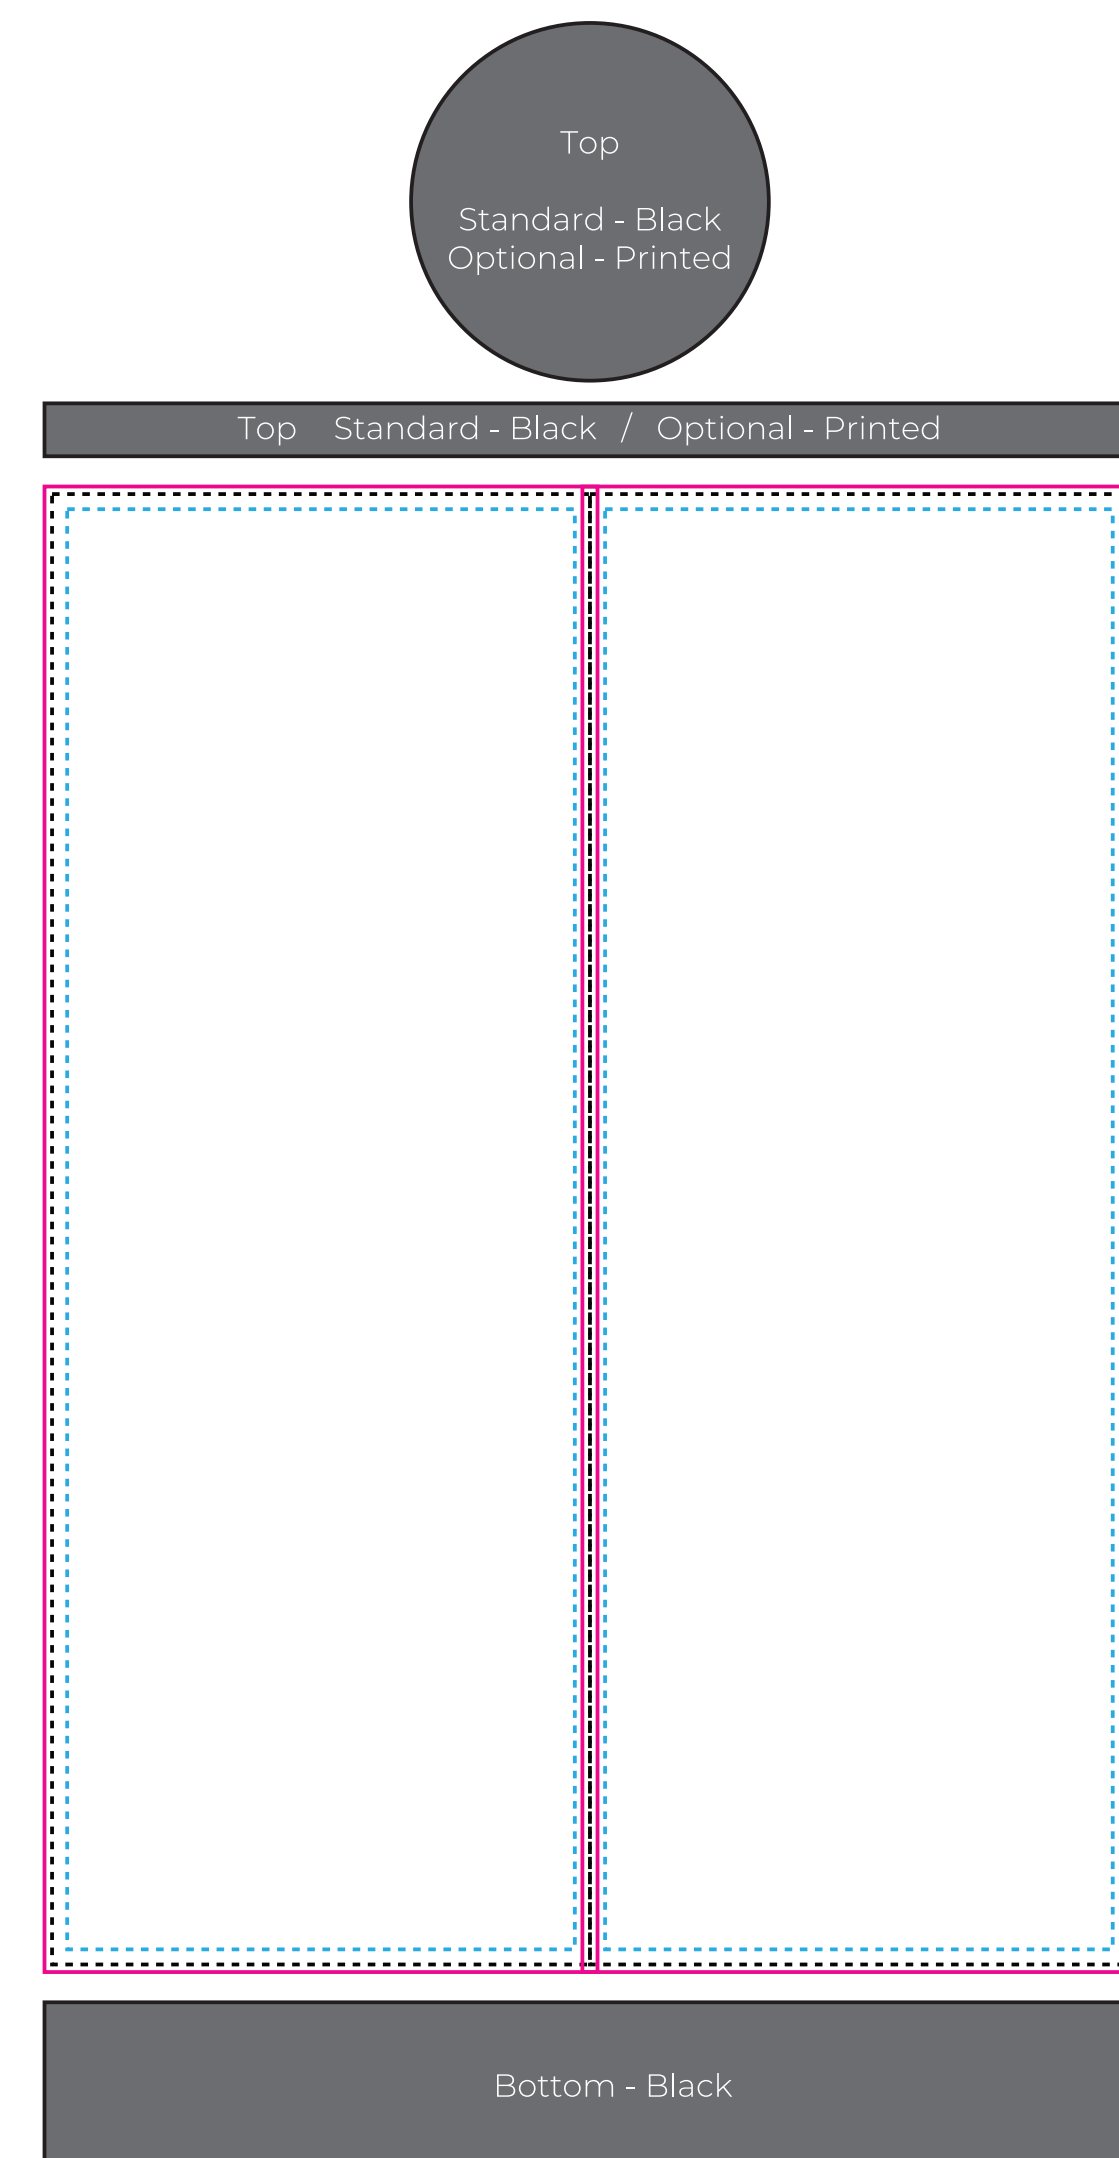

Werbesäule rund
45x220cm

- seam (erase the marker form the final artwork)
- artwork bounds (erase marker from the final artwork)
- safe area (erase marker from the final artwork)