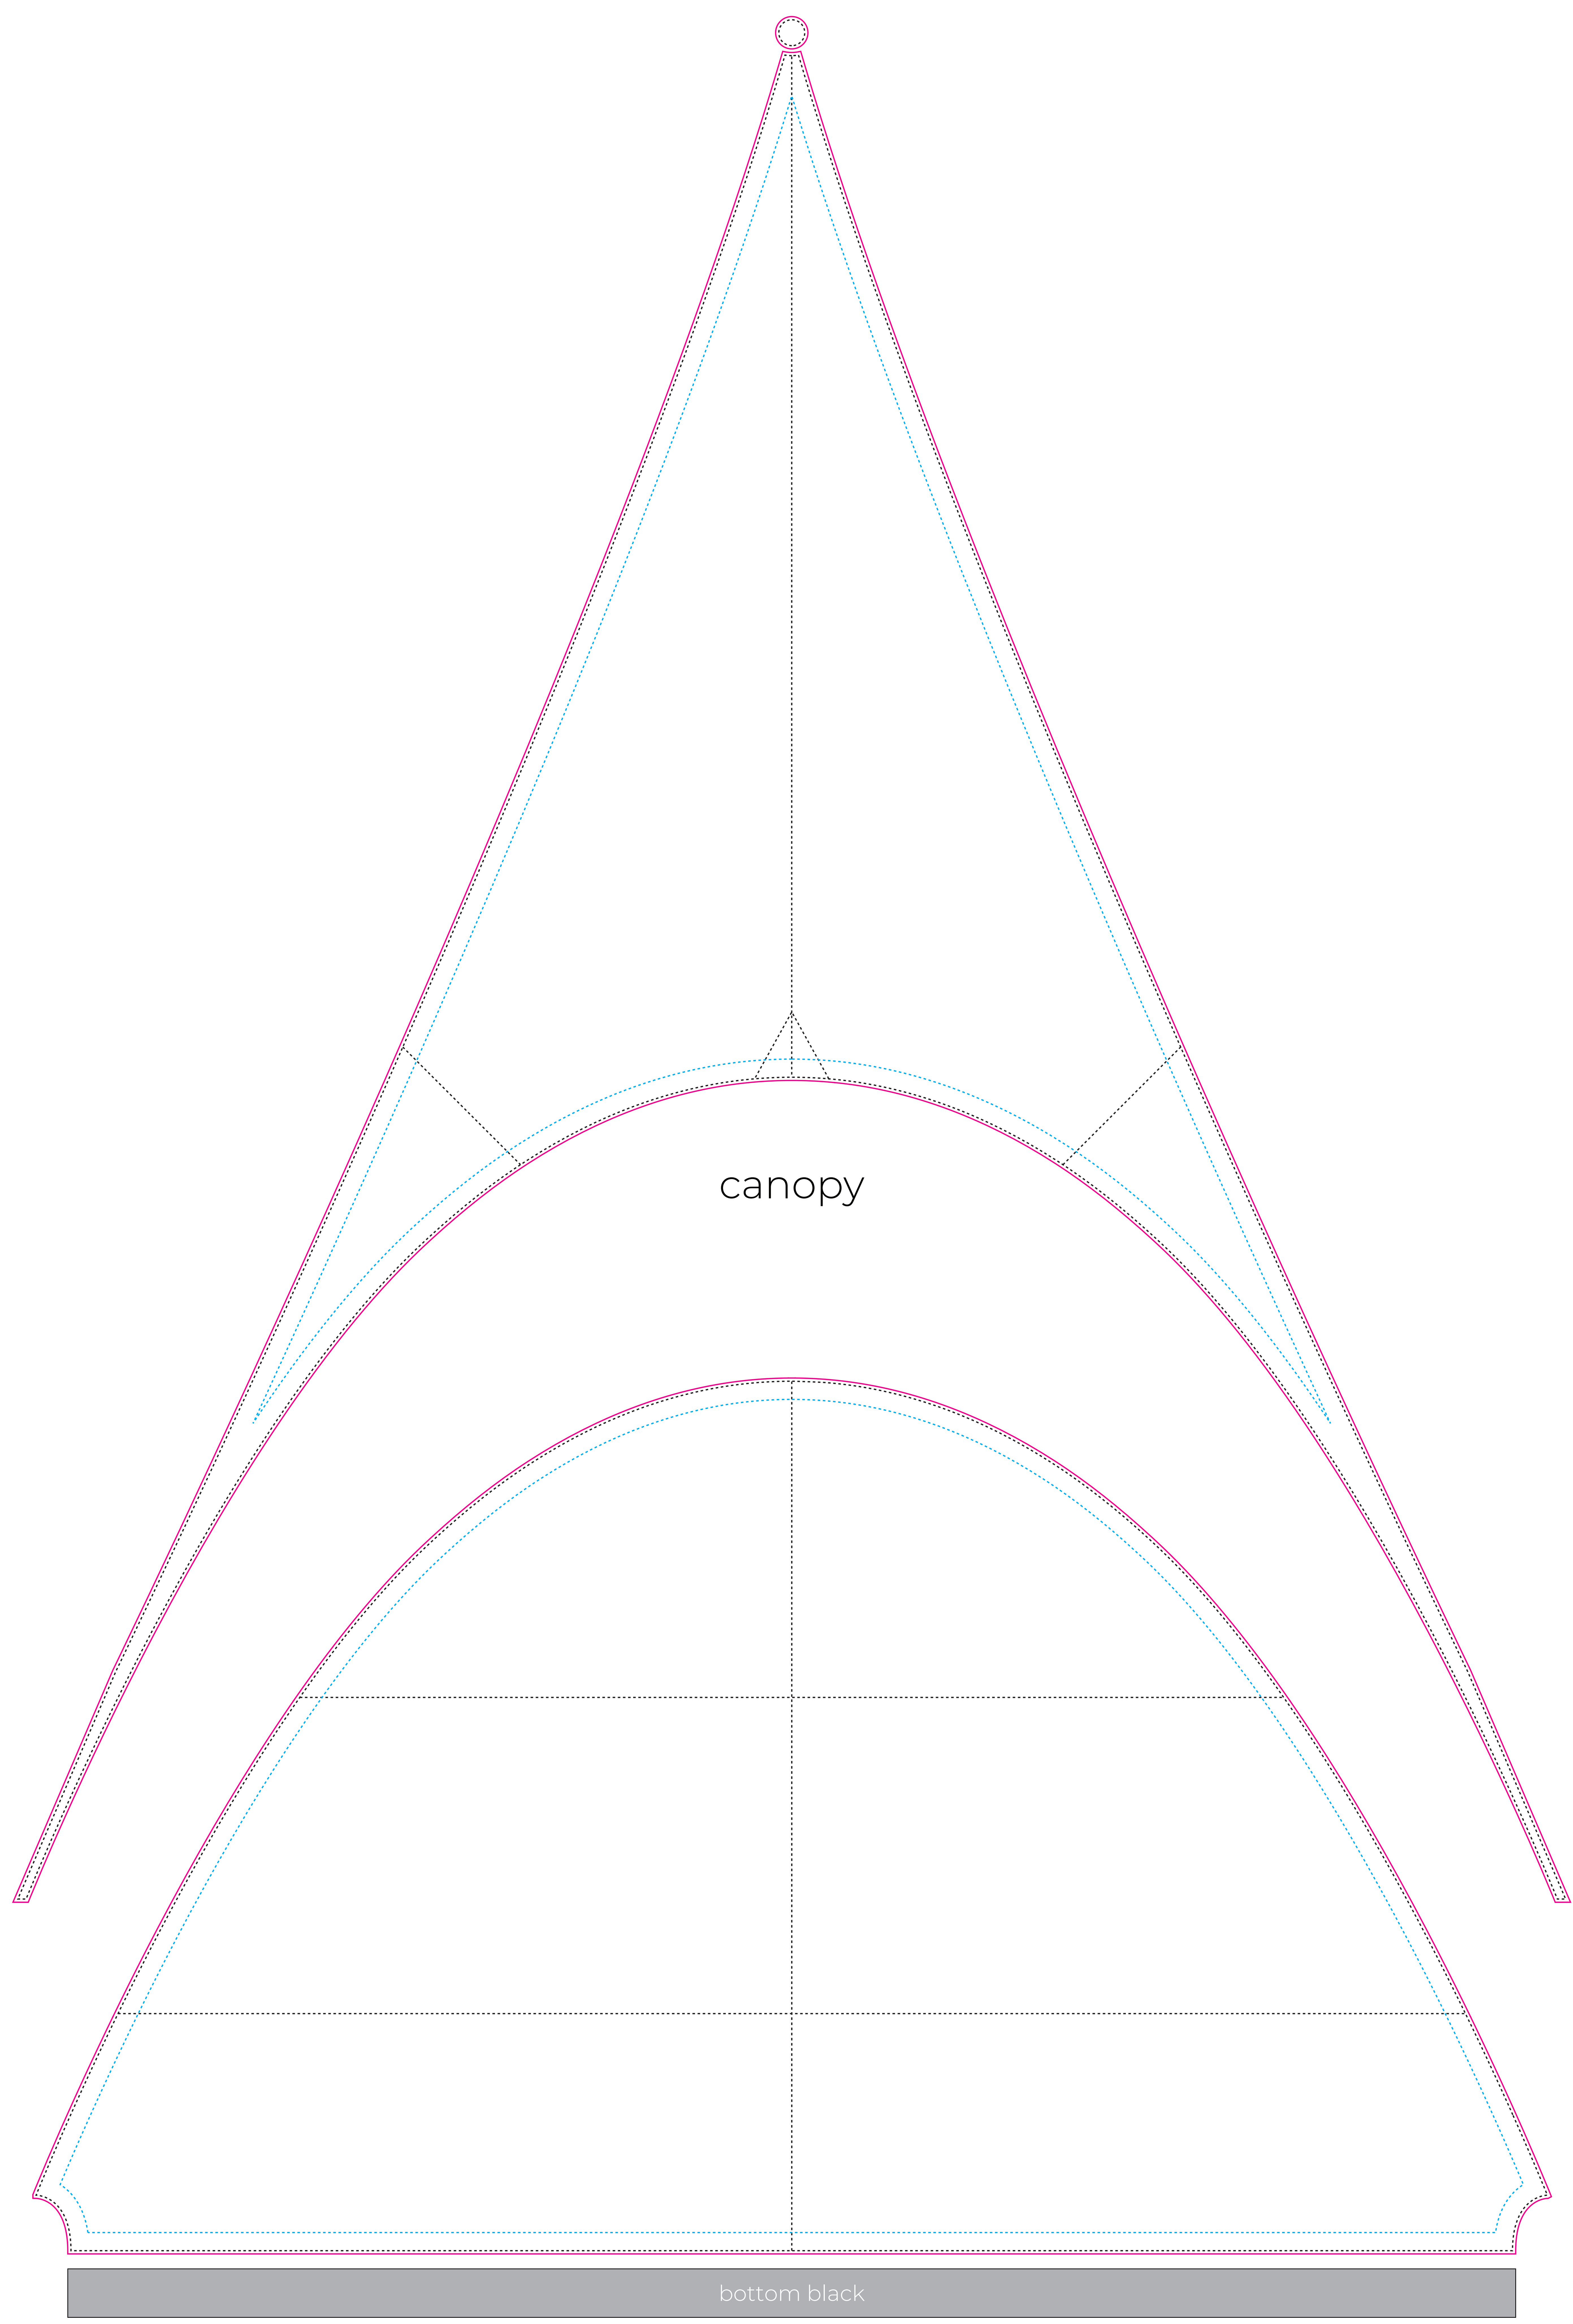

Startent
14,5 m

- seam (erase marken from final artwork)
- artwork bound (erase from final artwork)
- safe area (erase marker from final artwork)

wall

tube